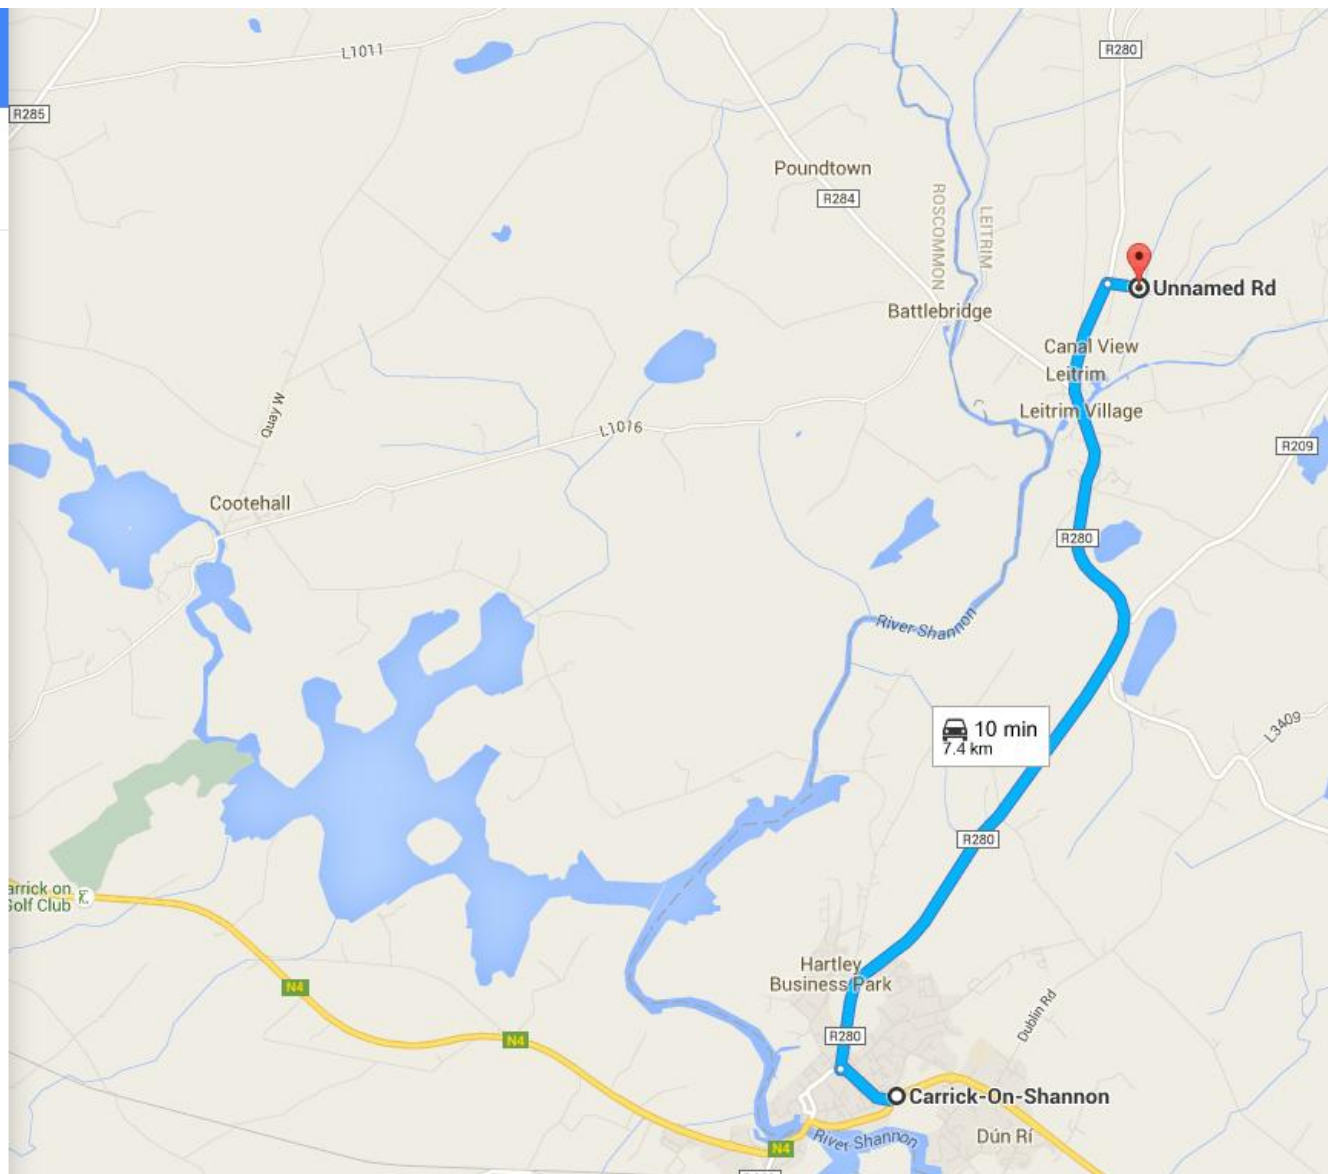

### Carrick-On-Shannon

Co. Leitrim

↑ Head west on N4

39 m

At the roundabout, take the 2nd exit onto  
Dublin Rd/R280

500 m

Turn right onto Leitrim Rd/R280

6.7 km

Turn right

240 m

← from Carrick-On-Shannon, Co. Leitrim  
to Unnamed Rd, Co. Leitrim

10 min (7.4 km)

Via R280

### Carrick-On-Shannon

Co. Leitrim

- ↑ Head west on N4  
39 m
- 📍 At the roundabout, take the 2nd exit onto  
Dublin Rd/R280  
500 m
- ↗ Turn right onto Leitrim Rd/R280  
6.7 km
- ↗ Turn right  
240 m